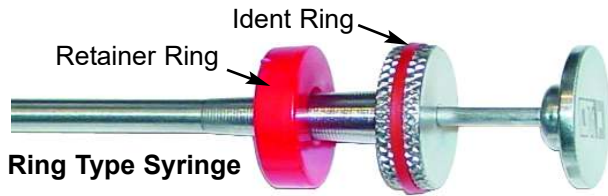

## A.I. SYRINGES

A durable stainless steel syringe. Made for use with 1/4 cc and 1/2 cc straws. 18" long. With Snap-on Color Ring for easy semen identification and Color Ident Ring for Syringe Type.

Ring Type Syringe

### Optional Snap on Ring Color Coded Snap-On Ring

S - Set of 5

- 0 - None
- 1 - Yellow
- 2 - Black
- 3 - Red
- 4 - Blue
- 5 - White

**RETAINER RING**  
AI-GU-5200 One of each color

**SNAP-ON RING**  
AI-GU-5800 One of each color