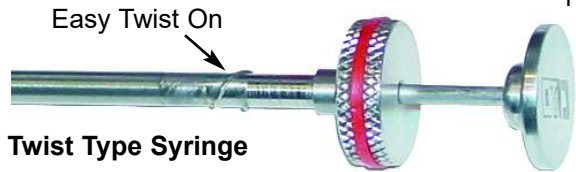

## A.I. SYRINGES

A durable stainless steel syringe. Made for use with 1/4 cc and 1/2 cc straws. 18" long. With Snap-on Color Ring for easy semen identification and Color Ident Ring for Syringe Type.

Ring Type Syringe

### Optional Snap on Ring Color Coded Snap-On Ring

S - Set of 5

- 0 - None
- 1 - Yellow
- 2 - Black
- 3 - Red
- 4 - Blue
- 5 - White

**RETAINER RING**  
AI-GU-5200 One of each color

**SNAP-ON RING**  
AI-GU-5800 One of each color